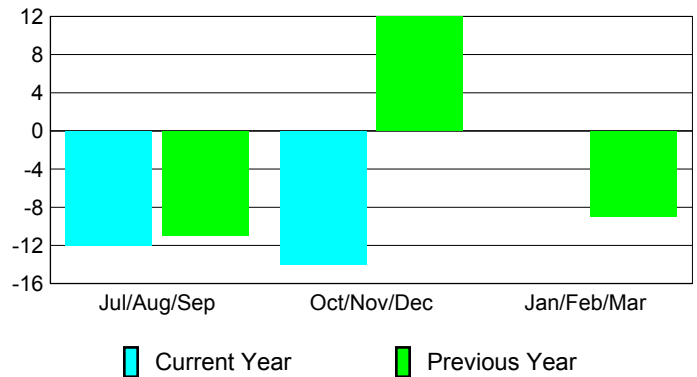

Comparison of Membership Gain/Loss

Current Year Compared to the Previous Year