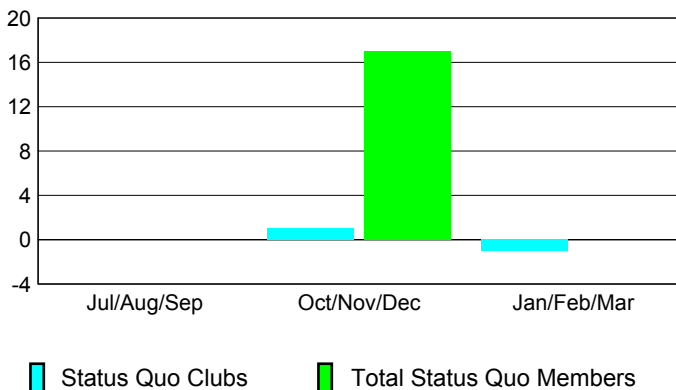

### Membership Results 2008-2009

Goal, New, Dropped, Gain/Loss

### Comparison of Club Gain/Loss

Current Year Compared to the Previous Year

### Comparison of Membership Gain/Loss

Current Year Compared to the Previous Year

### YTD Status Quo Clubs 2008-2009

Status Quo Clubs Compared to Status Quo Members