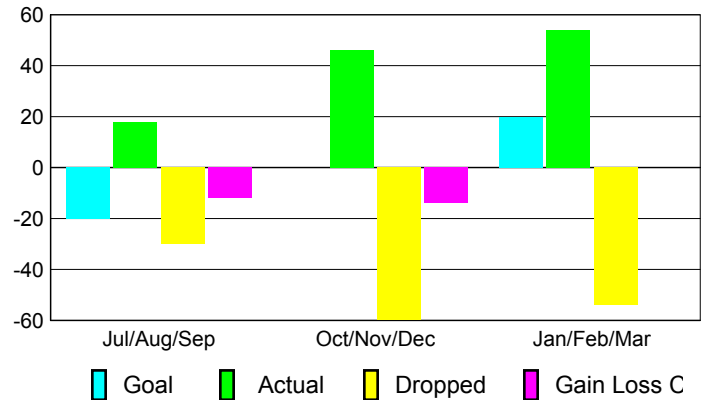

Membership Results 2008-2009

Goal, New, Dropped, Gain/Loss